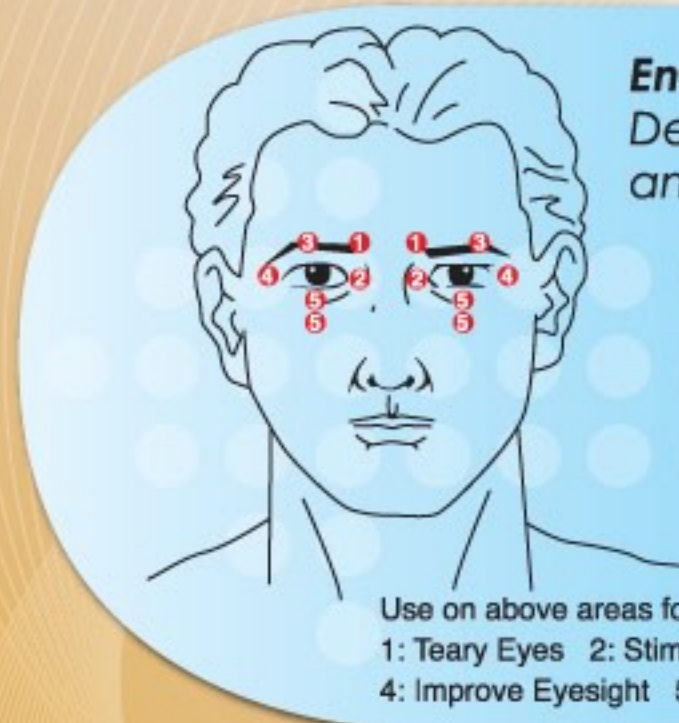

Energize your eyes with Nurieye 5800
Designed with high-tech functions and advanced massage system.

Nurieye 5800

- 4 pressure modes
- 15 massage modes
- Emits negative ions
- Portable massager with air pressure
- Built-in heating function
- LCD remote control

Use on above areas for possible temporary relief of:

1. 1: Teary Eyes 2: Stimulate Lacrimal Gland 3: Glaucoma, Sty
   4: Improve Eyesight 5: Conjunctivitis, Improve Eyesight